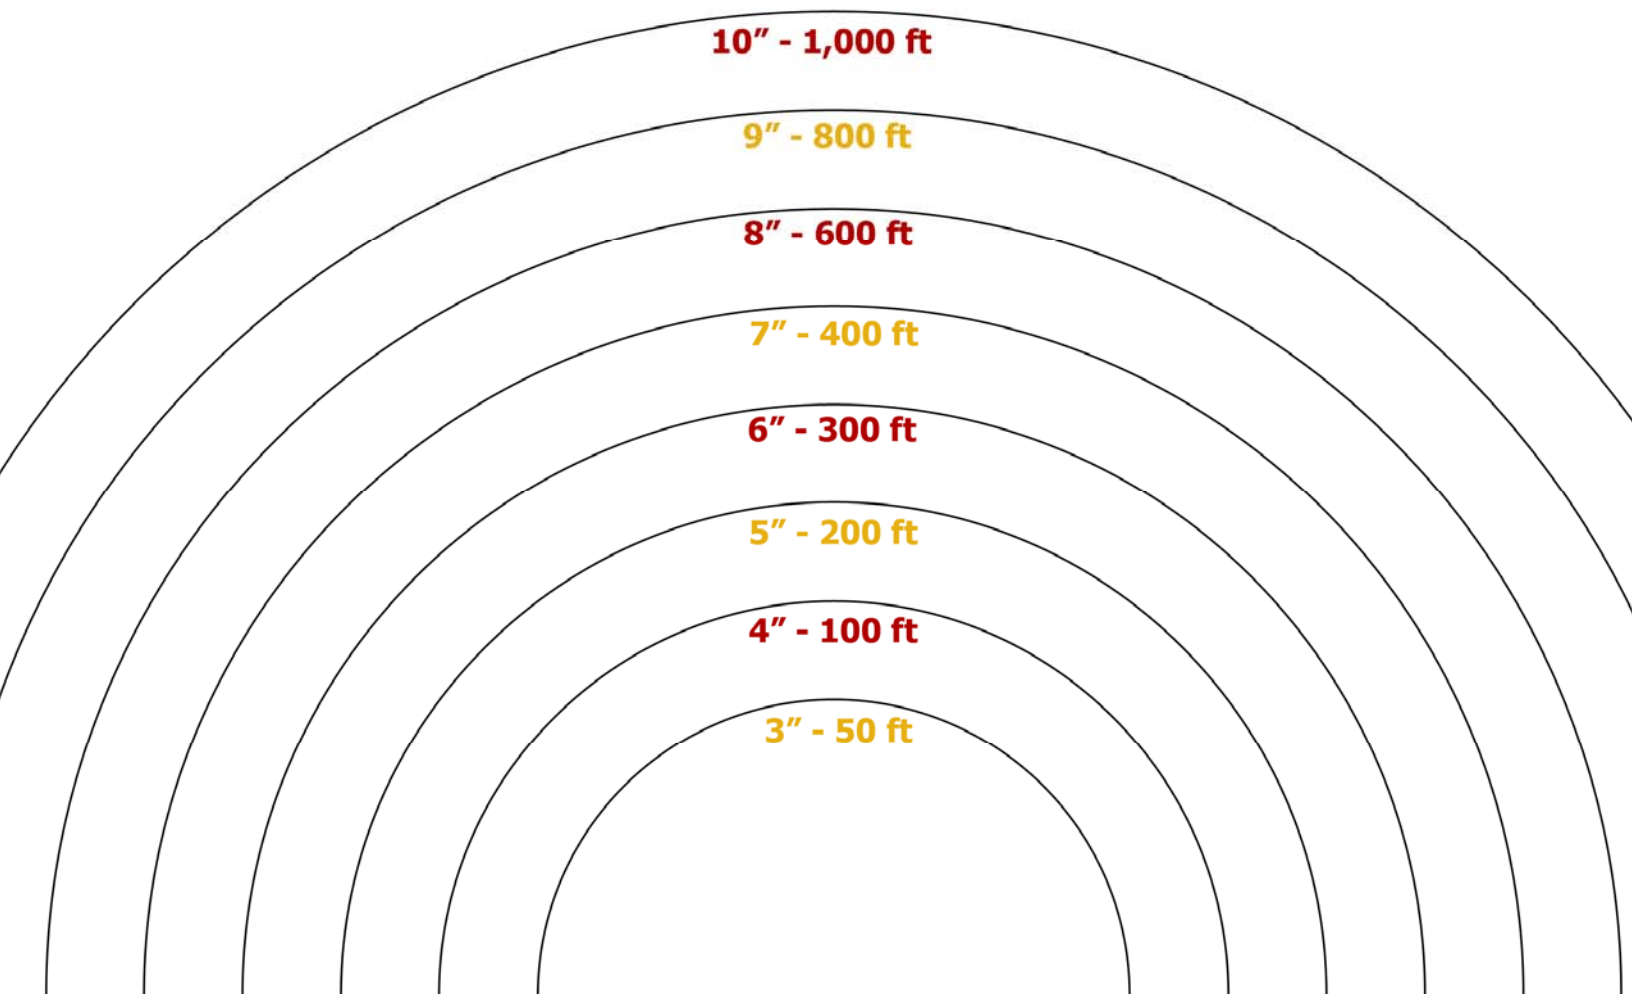

## Reels Sizes

*Thank you for choosing The Film Transfer Company for your film transfer needs.  
 Please use this sheet to determine the size of your reel.*

*Please align your reels on the grid provided below to determine the footage of your reel. If the film does not fill up the entire reel, align the grid with the actual film. We charge for the amount of film that is on the reel, and not the size of the reel.*

Reel Diameter	Film Length	8mm	S8	16mm <small>(24fps runs faster)</small>
3"	50 ft	4 – 5 mins	3 – 4 mins	1 – 2 mins
4"	100 ft	8 – 10 mins	6 – 8 mins	3 – 4 mins
5"	200 ft	17 – 19 mins	10 – 14 mins	7 – 8 mins
6"	300 ft	25 – 27 mins	18 – 20 mins	11 – 12 mins
7"	400 ft	32 – 35 mins	25 – 28 mins	14 – 16 mins
8"	600 ft	45 – 50 mins	33 – 35 mins	21 – 23 mins
9"	800 ft	60 mins	50 mins	29 – 31 mins
10"	1,000 ft	90 mins	70 mins	36 – 38 mins